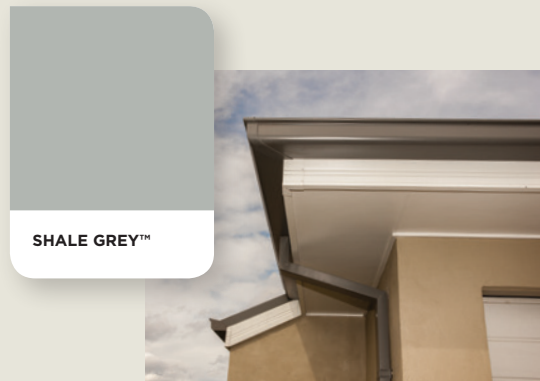

PEACE OF MIND

Relax. Gutters, fascia and downpipes made from genuine COLORBOND® steel meet all the relevant Australian Standards. Standard COLORBOND® steel is also backed by a warranty from BlueScope of up to 20 years. For full criteria and to learn more about warranties visit bluescopesteel.com.au/warranties.

FOR INSPIRATION AND RESOURCES TO CREATE THE IDEAL COLOUR SCHEME FOR YOUR HOME, VISIT
COLORBOND.COM/GUTTERS OR CALL 1800 263 291

TO APPLY FOR OR ACTIVATE YOUR WARRANTY³ SIMPLY VISIT
BLUESCOPESTEEL.COM.AU/WARRANTIES