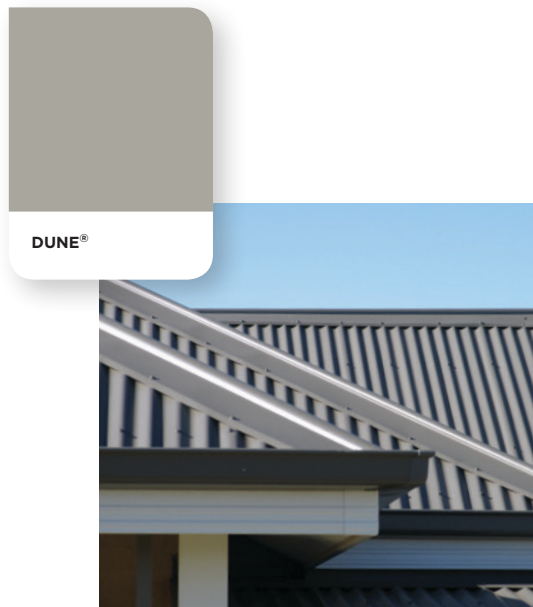

GUTTERS, FASCIA AND DOWNPIPES go hand in hand with a roof. They have an important job to do. Not only do they add character to your home, they can also help protect your home from storm water damage. Guttering, fascia and downpipes made from genuine COLORBOND® steel have been developed by rigorous testing in the Australian climate.

We understand you are building for your family's future. As well as being beautiful to look at, you can be confident knowing COLORBOND® steel is versatile, lightweight, durable and capable of meeting the changing needs of your lifestyle. Whether you live inland or close to the coast COLORBOND® steel can meet the needs that your home demands¹.

Perfect MATCH