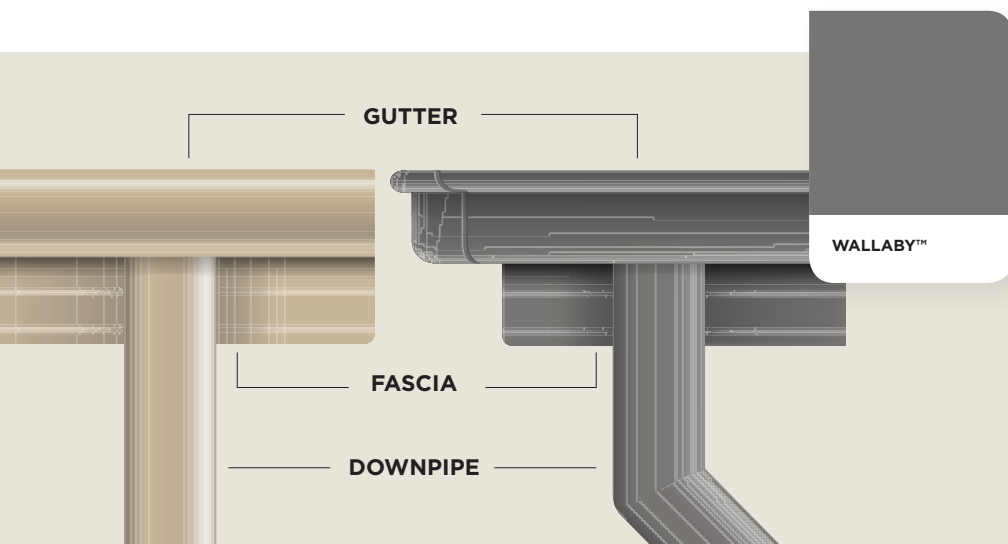

**COLORBOND® STEEL
GUTTERING**

GUTTERS, FASCIA AND DOWNPIPES

Colorbond®

Gutters

GUTTERS, FASCIA AND DOWNPIPES go hand in hand with a roof. They have an important job to do. Not only do they add character to your home, they can also help protect your home from storm water damage. Guttering, fascia and downpipes made from genuine COLORBOND® steel have been developed by rigorous testing in the Australian climate.

Roof, gutter & downpipe colour: Dune®
Fascia colour: Surfmist®

STREET APPEAL

Much of your 'street appeal' is based on your home's colour scheme. That's why it's so important to co-ordinate the colours of your roof, gutters, fascia and downpipes with your render, bricks, window frames, garage doors and entrance. The COLORBOND® steel palette of 22 colours provides inspiration to create the perfect colour scheme for your entire home.

YOUR CHOICE OF GUTTERING PROFILES

Guttering made from COLORBOND® steel comes in a wide range of styles, sizes and profiles (shapes). Downpipes are available in round or rectangular shapes. Whether you're building or renovating, for information on your particular needs, speak with an installer or supplier.