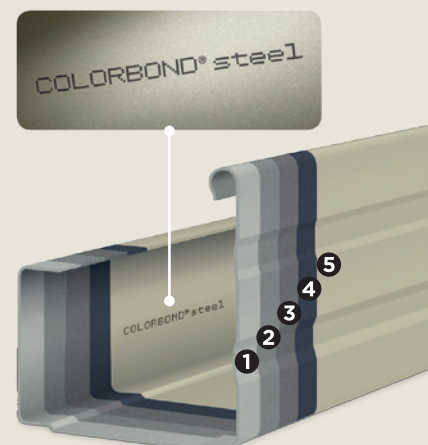

YOUR CHOICE OF GUTTERING PROFILES

Guttering made from COLORBOND® steel comes in a wide range of styles, sizes and profiles (shapes). Downpipes are available in round or rectangular shapes. Whether you're building or renovating, for information on your particular needs, speak with an installer or supplier.

LOOK FOR THE BRAND

Not all painted steel is genuine COLORBOND® steel. When you buy gutters, fascia and downpipes made from COLORBOND® steel be sure to look for the printed brandmark.

TOUGH AND BEAUTIFUL

Genuine COLORBOND® steel is made using an advanced 5-step process.

1. Structural steel base compliant with Australian Standard AS1397
2. Zinc aluminium alloy coating compliant with Australian Standard AS1397
3. Conversion coating
4. Corrosion inhibitive primer
5. High performance oven cured exterior paint finish compliant with Australian Standard AS2728.

A CORSTRIP® film offers protection during installation.

COLORBOND® STEEL GUTTERING

Colorbond®

GUTTERS, FASCIA AND DOWNPIPES

LOOKS BETTER FOR LONGER

COLORBOND® steel, with 22 designer colours and advanced paint technology, provides a durable, baked on paint finish that resists peeling, chipping and cracking³.